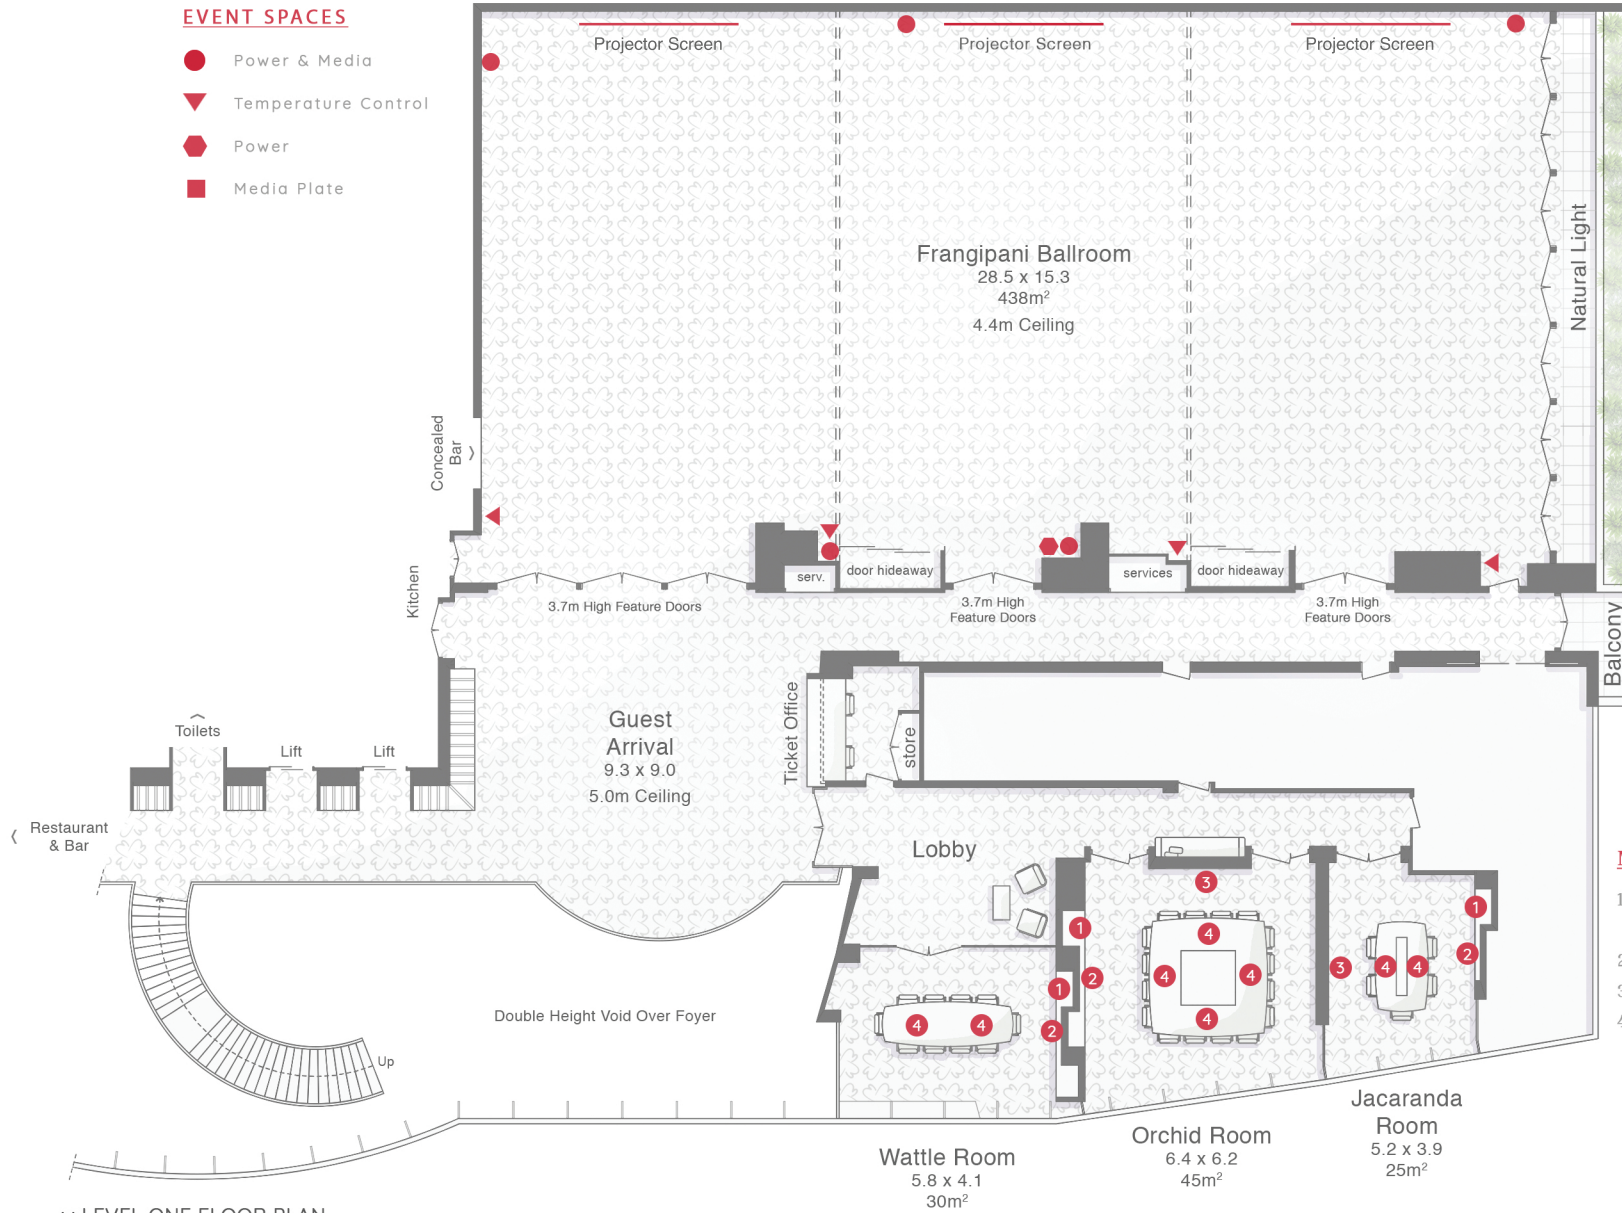

Frangipani One:
15.3 x 9.5
146m²

Frangipani Two:
15.3 x 9.5
146m²

Frangipani Three:
15.3 x 9.5
146m²

EVENT SPACES

- Power & Media
- ▼ Temperature Control
- ◆ Power
- Media Plate

MEETING ROOMS

1. Tea & Coffee, including Espresso Machine
2. Wall Mount TV
3. Projector & Whiteboard
4. Charging Stations

:: LEVEL ONE FLOOR PLAN